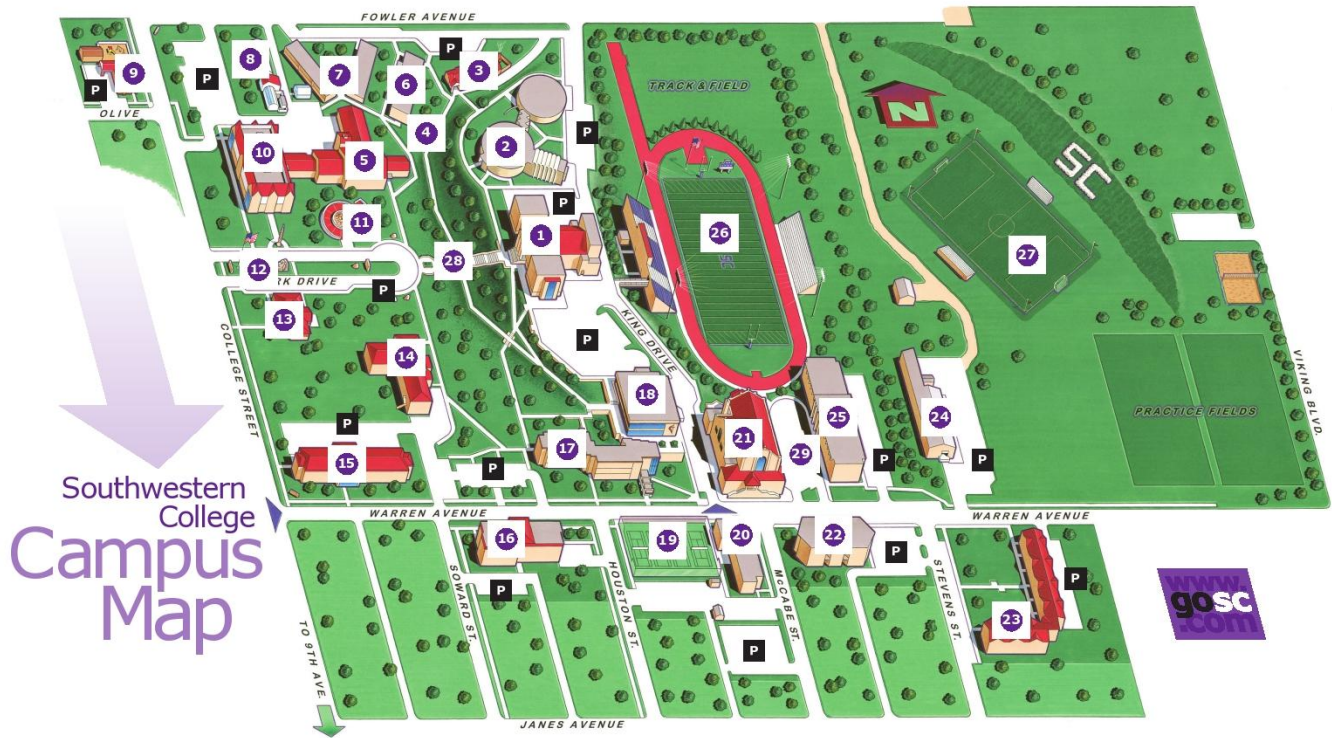

Visitor's Guide

2010-11

Southwestern College

100 College Street

Winfield, KS. 67156

Welcome to Southwestern College!

We hope you will have an enjoyable visit to our campus, the City of Winfield and south-central Kansas. To help you make the most of your visit, we have compiled a package of motel and restaurant listings as well as a map of our campus. Below is a list of quick facts about our school and athletic department. In addition, provided for you is a directory of our coaching staff. If you have any questions please feel free to contact us. We look forward to your visit to Southwestern College.

Campus Map & Important Addresses

- | | | | |
|-----------------------------------|--------------------------------------|--------------------------------|-----------------------------|
| 1 Christy Administration Building | 9 Dole Center for Teaching Education | 17 Wallingford Hall | 25 White PE Building |
| 2 Darbeth Fine Arts Center | 10 Beech Science Center | 18 Roy L. Smith Student Center | 26 Richard L. Jantz Stadium |
| 3 Wroten Hall | 11 The Mound | 19 Tennis Courts | 27 Soccer Field |
| 4 Allen Podium | 12 Heritage Rock | 20 Sutton Center | 28 77 Steps |
| 5 Mossman Hall | 13 Welcome Center | 21 Stewart Field House | 29 Farney Family Plaza |
| 6 Shriwise Apartments | 14 Deets Library | 22 Reid Apartments | |
| 7 Honor Apartments | 15 Broadhurst Hall | 23 Warren Apartments | |
| 8 Greenhouse | 16 Cole Hall | 24 Dixon Operations Center | P Parking |

Sonic Drive In

1921 Main St, Winfield, KS 67156
620-221-9876

Subway Sandwiches

2210 Pike, Winfield, KS 67156
620-221-7827

Taco Bell

2011 Main St, Winfield, KS 67156
620-229-9099

Wendy's Old-Fashioned Hamburgers